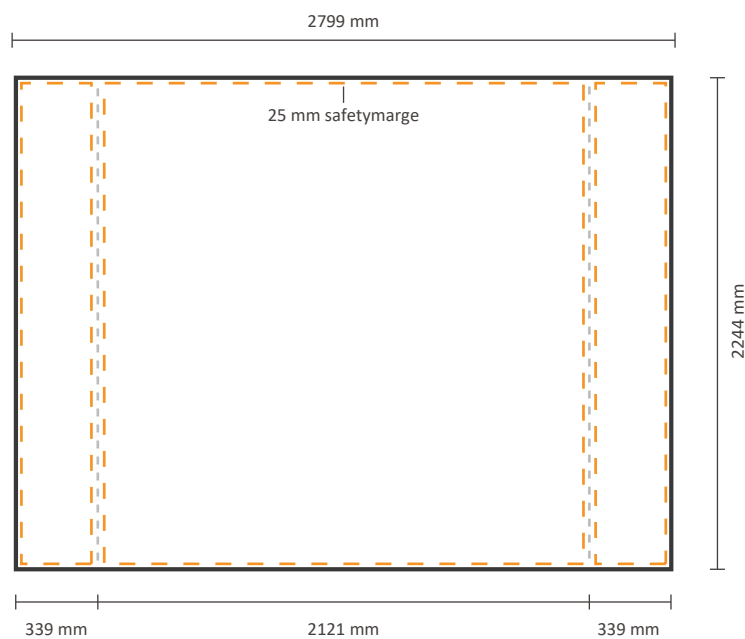

Pop-Up Impress Curved 3x3 (IMPR33C)

Graphical specifications

Template for frontside and sides

Frontside graphic can be ordered either with or without sides.
See below for the possibilities.

Actual size of graphic:

Frontside including sides:

2799 * 2244 mm (W/H)

Frontside excluding sides:

2117 * 2244 mm (W/H)

Template for backside

Actual size of graphic:

2390 * 2244 mm (W/H)